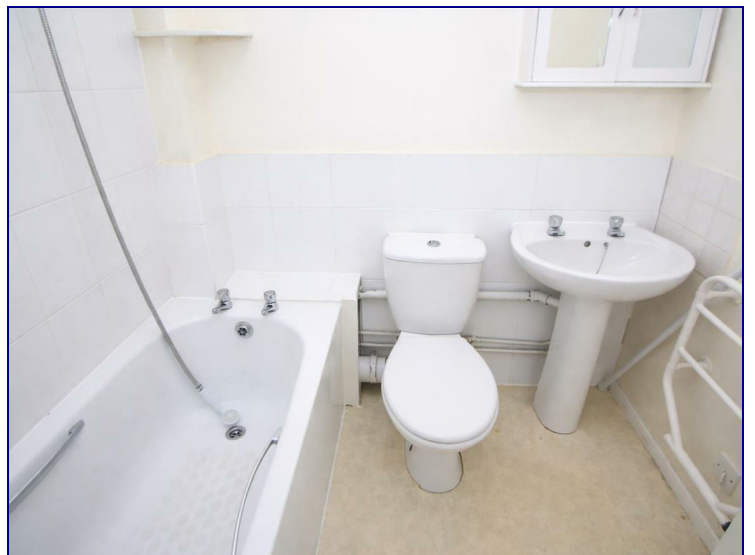

www.kings-group.net

9 Lynton Parade
Cheshunt EN8 8LF
Tel: 01992 635 735

Berners Way, Hertfordshire, EN10 6NR

£1,100 PCM

One Bedroom Flat, Available 9th May.

This property offers an open plan kitchen/lounge and double bedroom leading to a three piece bathroom suite. Parking is available and is non-restricted.